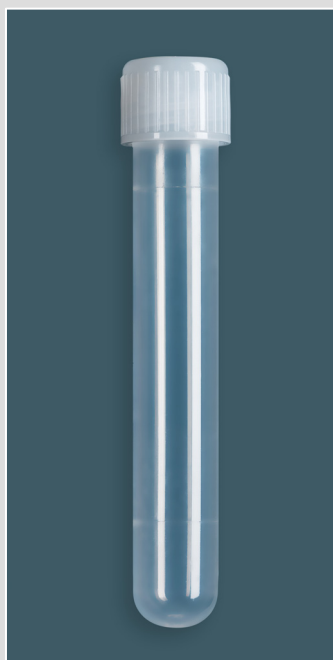

Test tubes with screwed-on cap in Ø 13 x 75 mm

Untreated test tubes with screw thread

Material: Polypropylene
5 ml, Ø 13 mm, L = 75 mm

Item no.	Description
0961 3300	N 75/13

Packing unit: 1,000 pcs in bag, 4,000 in box

Screw caps for test tubes Ø 13 mm

Material: Polyethylene

Item no.	Description
0961 4750	natural
0961 4751	blue
0961 4752	green
0961 4753	red
0961 4754	yellow
0961 4755	purple

Packing unit: 1,000 pcs in bag

Untreated test tubes with screwed-on cap

Material: Polypropylene/Polyethylene
5 ml, Ø 13 mm, L = 75 mm

Item no.	Description
0961 3310	N 75/13 S
0961 3320	N 75/13 S sterile

Packing unit: 1,000 pcs in bag, 3,500 pcs. in box